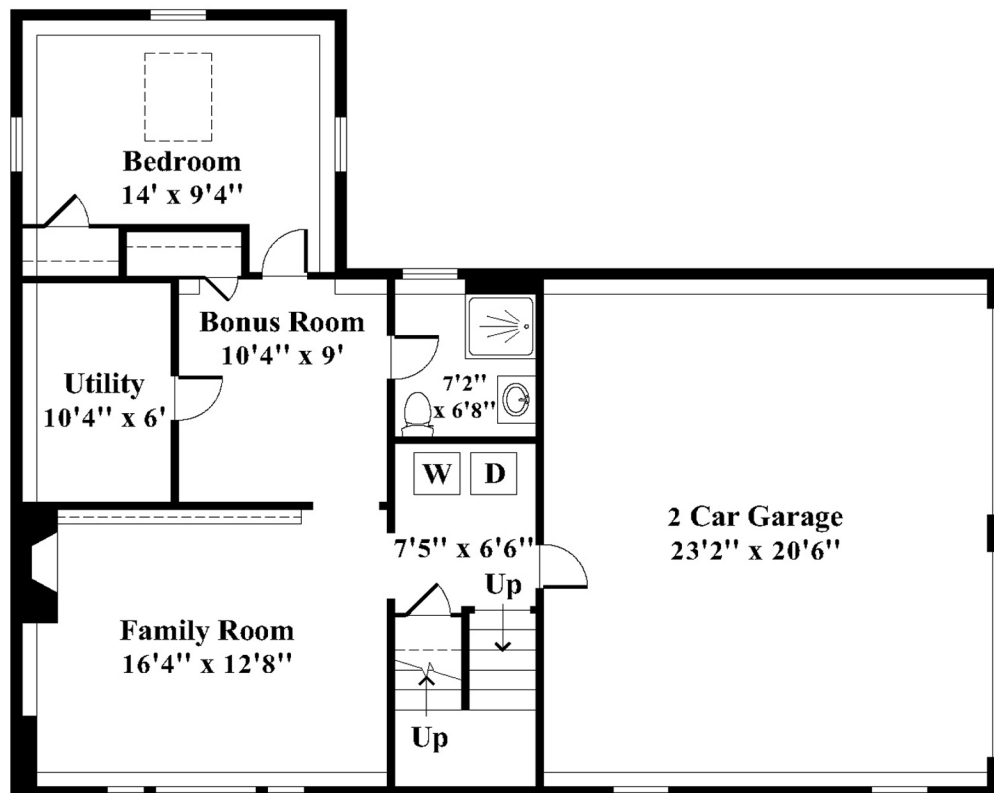

521 North Rd - Sudbury, MA

Created by:
Krys Streeter Photo
www.krysphoto.com
978-590-2210

Upper Level

Lower Level