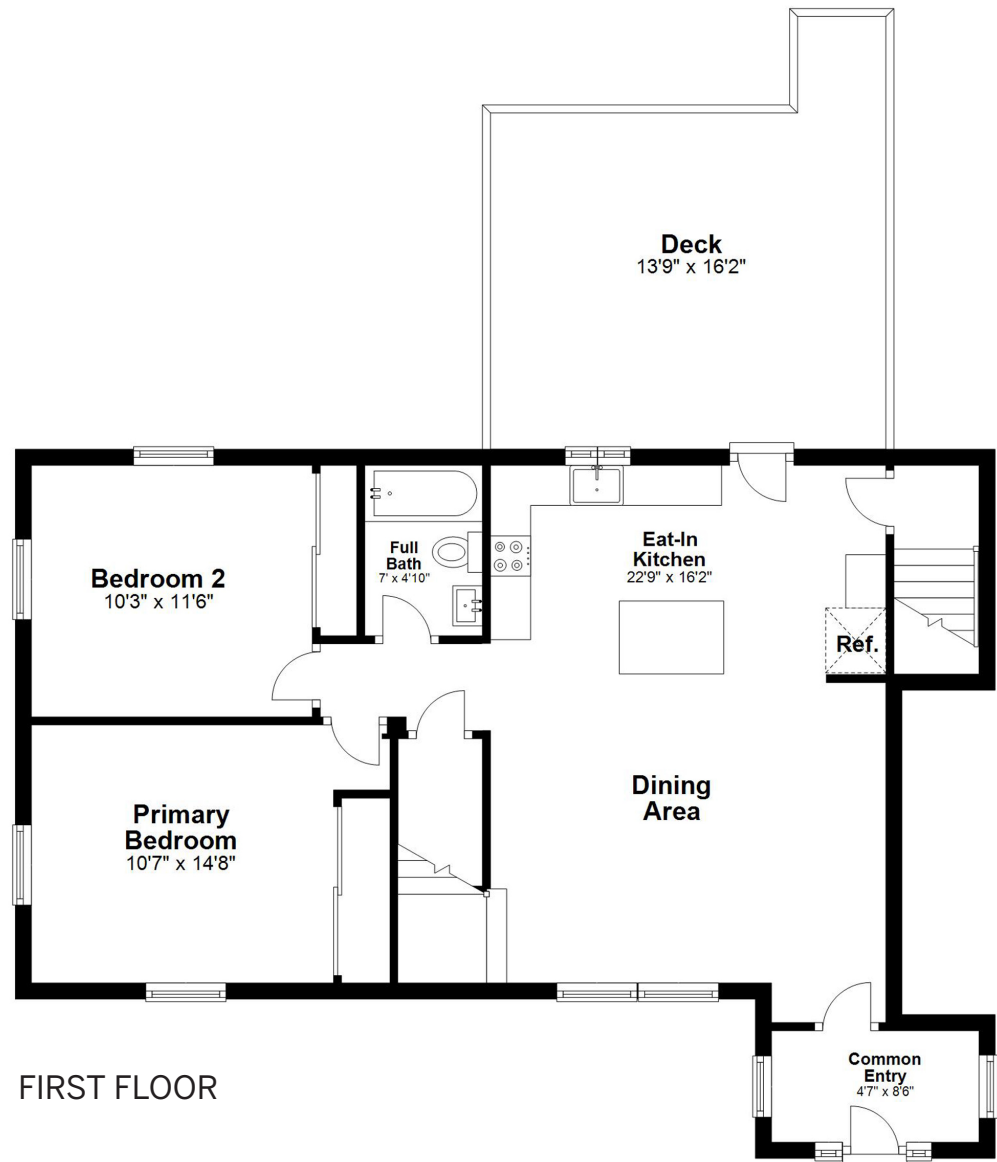

Living Area:
1,569 SqFt

Full

51 Neillian Street
BEDFORD, MA 01730

SECOND FLOOR

DETACHED GARAGE

FIRST FLOOR

BASEMENT