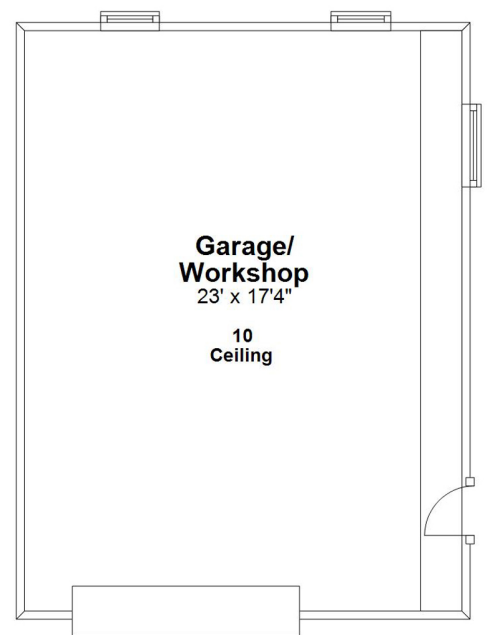

Barrett

Sotheby's

INTERNATIONAL REALTY

Daria Miano
781.355.6928
dmiano@barrettsir.com

Floor plans provided by:
Madore Photography

Please Note:
Measurements are approximate and are
provided for informational purposes only.

Living Area:
1,569 SqFt

Full

51 Neillian Street
BEDFORD, MA 01730

SECOND FLOOR

DETACHED GARAGE

FIRST FLOOR

BASEMENT