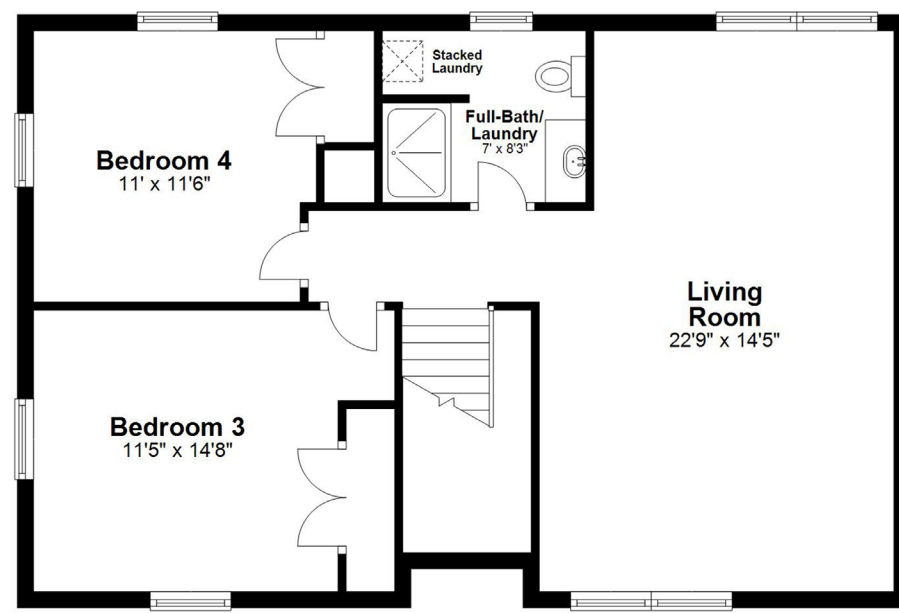

Barrett

Sotheby's

INTERNATIONAL REALTY

Daria Miano
781.355.6928
dmiano@barrettsir.com

Floor plans provided by:
Madore Photography

Please Note:
Measurements are approximate and are
provided for informational purposes only.

Living Area:
1,569 SqFt

Full

51 Neillian Street
BEDFORD, MA 01730

SECOND FLOOR

DETACHED GARAGE

FIRST FLOOR

BASEMENT