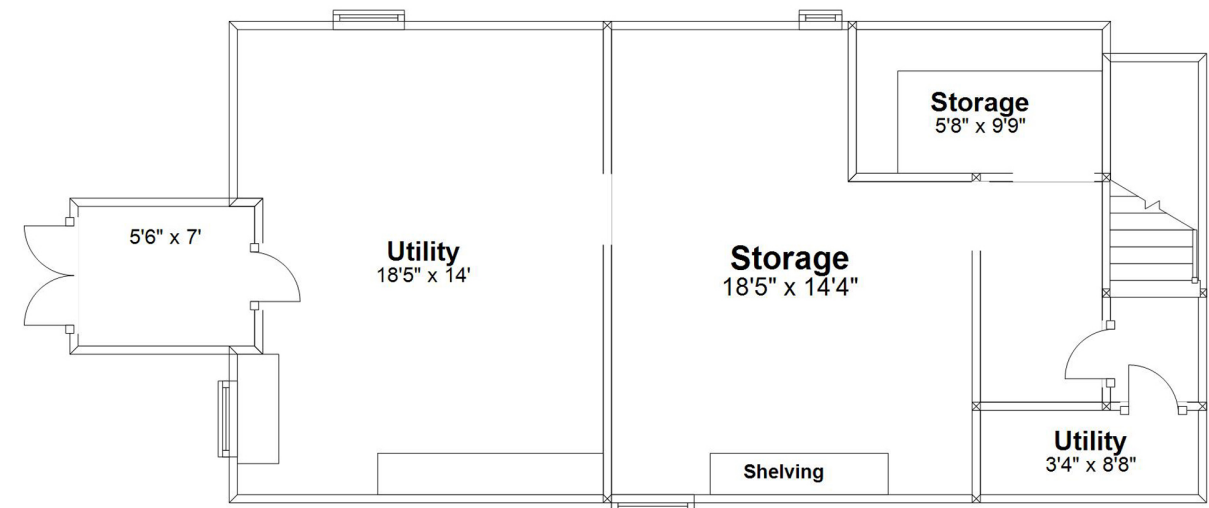

Living Area:
1,569 SqFt

Full

51 Neillian Street
BEDFORD, MA 01730

SECOND FLOOR

DETACHED GARAGE

FIRST FLOOR

BASEMENT